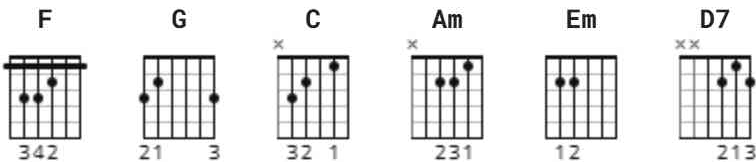

# Double Crown Chords by Susto

Difficulty: beginner

Tuning: E A D G B E

Capo: 2nd fret

Key: C

## CHORDS

[Intro]

F G C

[Verse 1]

I love how bright **G**  
The moon is shining tonight **Am Em F**  
It keeps on pulling me closer to you **C G C**  
Is it alright? **G Am**  
I'm just speaking my mind **Em F**  
That's pretty much all I ever do **C G**

[Chorus]

You were playing with the dogs out front **F G**  
Waiting in a long line **C Am F**  
Late nights with the band at the Double Crown **G Am F**  
Blame it on the low lights **G**  
Blame it on the honky tonk **C Am**  
You're just like a bottle, can't put you down **F G C**

[Instrumental]

F G C Am F G C

[Verse 2]

I told you I don't dance **G**  
Said I ain't your kind of man **Am Em**  
So I was two-stepping and shagging like a blue-ribbon pro **F C G C**  
Spinning you 'round **G**  
And staring you down **Am Em F**  
The bar closes at 2, come on, honey, let's go **C G F**  
You were playing with the dogs out front **G**  
Waiting in a long line **C Am F**